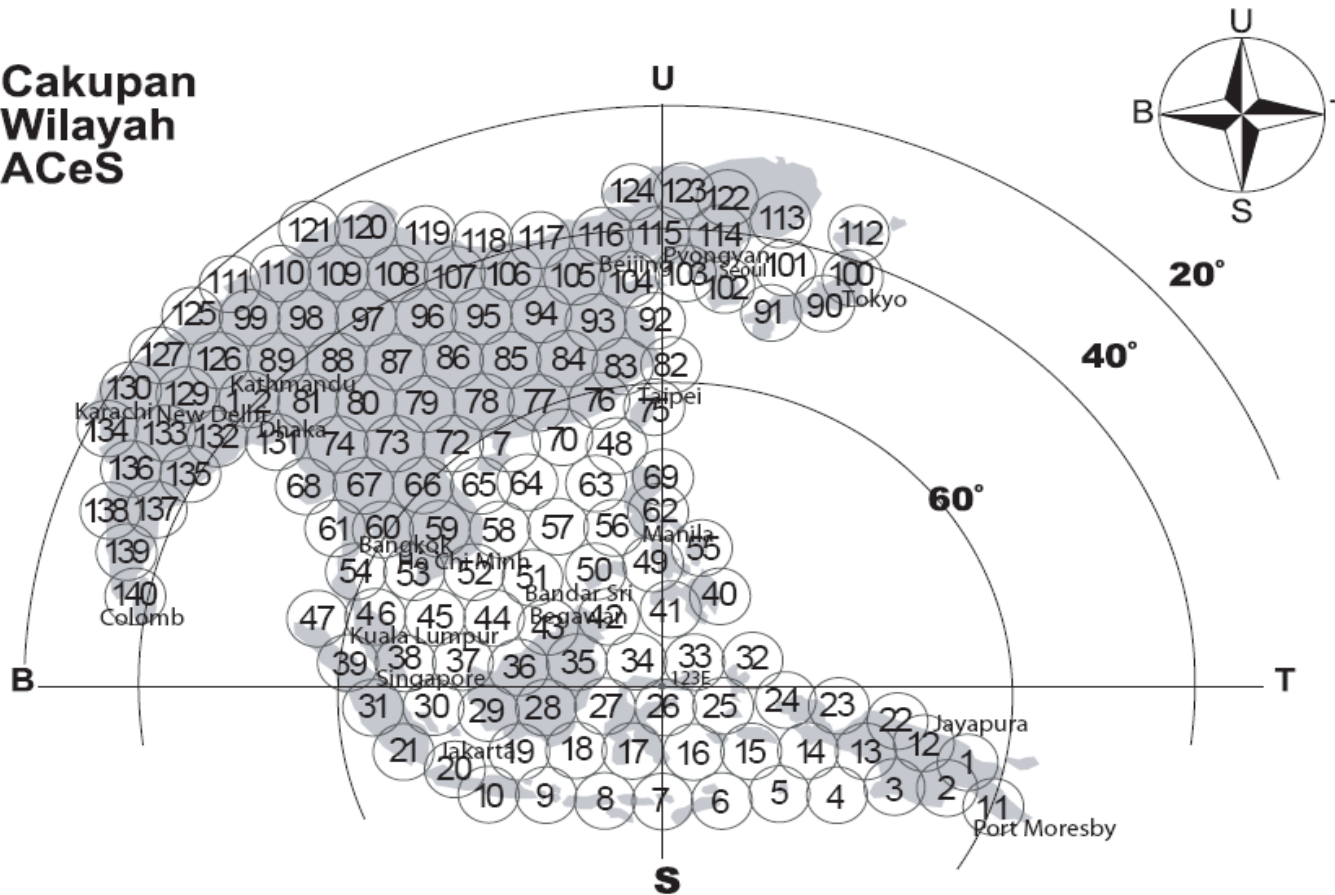

Cakupan Wilayah ACeS

How To Lock In Your Desired ACeS-Garuda Spot Beam (For FR-190G):

1. Point antenna to the ACeS-Garuda satellite located **123°E** over Menado Indonesia
2. Insert your SIM to the FR-190G card slot. Wait for the LCD to display "Searching". Lift The telephone handset and **Press #52***
3. When the LCD display **Channel Number?** Or **Ch:** enter the Spot Beam number based on your location, followed by #.
4. Replace handset back on hook and wait until LCD display **SEARCHING** followed by **ACeS*** with a full black circle & signal bars
5. You may now place your call